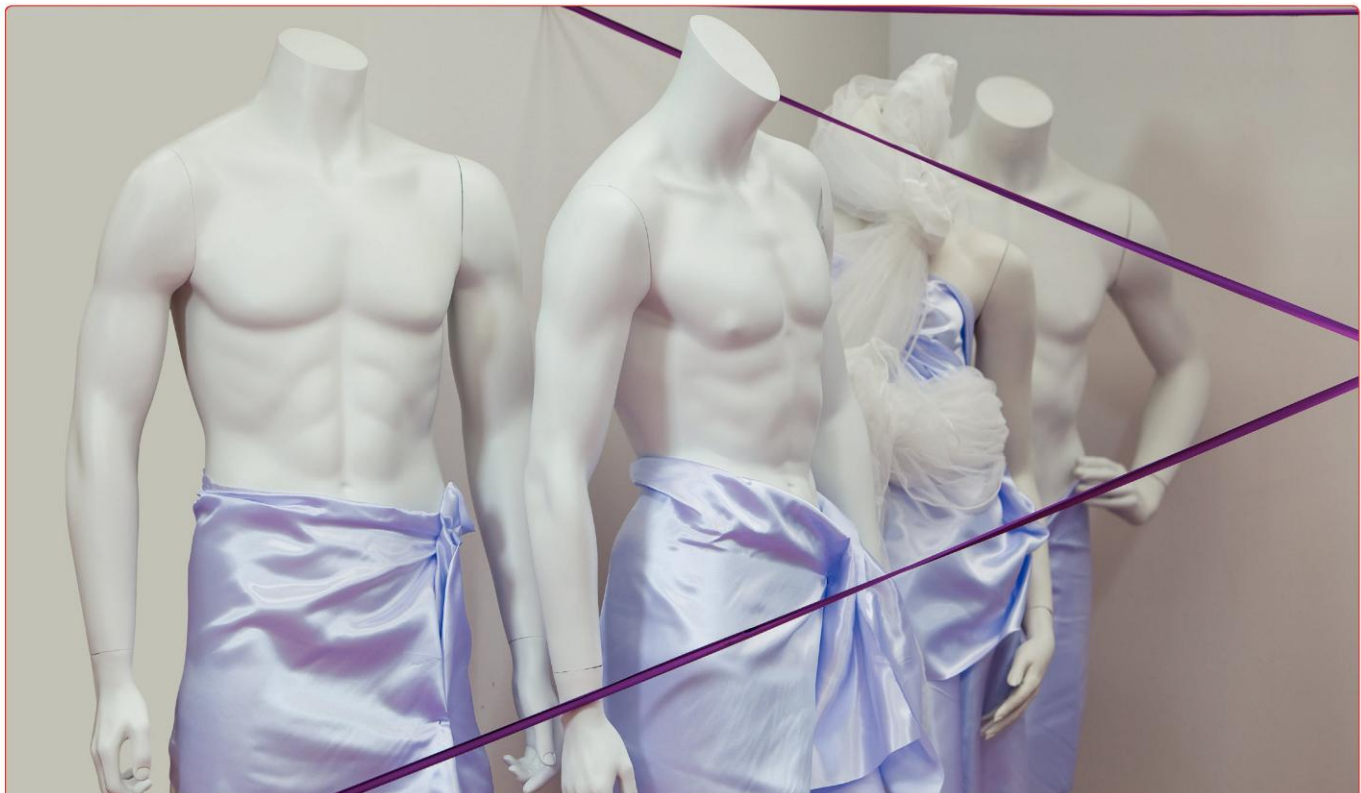

MANICHINO BIMBO 9 ANNI S/TESTA  
Headless child 9 years

**New  
Prices**