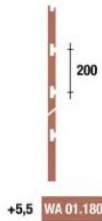

DOGATO MDF 120X120 P.20 CM

Display panel H1200x1200mm pitch 20 cm

W120120T

Perimetrali

	a= 1200 b= 1200 c= 19
	24
	2
	LA1

DOGATO MDF 120X120 P.30 CM

Display panel H1200x1200mm pitch 30

**W120120L** Perimetrali

	a= 1200
	b= 1200
	c= 19

	24
	2
	APASS+ LA5

DOGATO MDF 120X120 CM LACCATO  
Lacquered display panel H1200x1200mm pitch 15 cm

**W120180D** - **W1201808D** Perimetrali

	a= 1200	a= 1200
	b= 1800	b= 1800
	c= 19	c= 18

	36	33
	2	2
	LA4	LAAR

DOGATO MDF 120X180 P.10 CM  
Display panel H1200x1800mm pitch 10 cm

**W120180Q** - **W1201808Q** Perimetrali

	a= 1200	a= 1200
	b= 1800	b= 1800
	c= 19	c= 18

	36	33
	2	2
	LA4	LAAR

DOGATO MDF 120X180 P.15 CM  
Display panel H1200x1800mm pitch 15 cm

W120180V - W1201808V

Perimetrali

	a= 1200 b= 1800 c= 19	a= 1200 b= 1800 c= 18
	36	33
	2	2
	LA4	LAAR

DOGATO MDF 120X180 P.20 CM

Display panel H1200x1800mm pitch 20 cm

W120180T - W1201808T

Perimetrali

	a= 1200 b= 1800 c= 19	a= 1200 b= 1800 c= 18
	36	33
	2	2
	LA4	LAAR