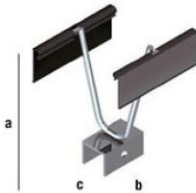

WG_80

Gondole

	a= 120 b= 40 c= 100
	0.09
	10
	CR CR

PORTA ETICHETTE PER GONDOLA COMPLETO DI PORTAPREZZO
Label holder for display unit, with price holder

WG_31

Gondole

	a= 1343 b= 925 c= 740
	34
	1
	LA2+ AVPA