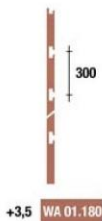

	36	33
	2	2
	LA4	LAAR

DOGATO MDF 120X180 P.10 CM  
Display panel H1200x1800mm pitch 10 cm

**W120180Q** - **W1201808Q** Perimetrali

	a= 1200	a= 1200
	b= 1800	b= 1800
	c= 19	c= 18

	36	33
	2	2
	LA4	LAAR

DOGATO MDF 120X180 P.15 CM  
Display panel H1200x1800mm pitch 15 cm

W120180V - W1201808V

Perimetrali

	a= 1200 b= 1800 c= 19	a= 1200 b= 1800 c= 18
	36	33
	2	2
	LA4	LAAR

DOGATO MDF 120X180 P.20 CM

Display panel H1200x1800mm pitch 20 cm

W120180T - W1201808T

Perimetrali

	a= 1200 b= 1800 c= 19	a= 1200 b= 1800 c= 18
	36	33
	2	2
	LA4	LAAR

DOGATO MDF 120X180 P.30 CM

Display panel H1200x1800mm pitch 30 cm

W\_60180D

Perimetrali

	a= 600 b= 1800 c= 19
	18
	4
	LA4

DOGATO MDF 60X180 P.10 CM

Display panel H600x1800mm pitch 10 cm

**W\_60180Q** Perimetrali

	a= 600 b= 1800 c= 19
	18
	4
	LA4

DOGATO MDF 60X180 P.15 CM  
Display panel H600x1800mm pitch 15 cm

**W\_60180V** Perimetrali

	a= 600 b= 1800 c= 19
	18
	4
	LA4

DOGATO MDF 60X180 P.20 CM  
Display panel H600x1800mm pitch 20 cm