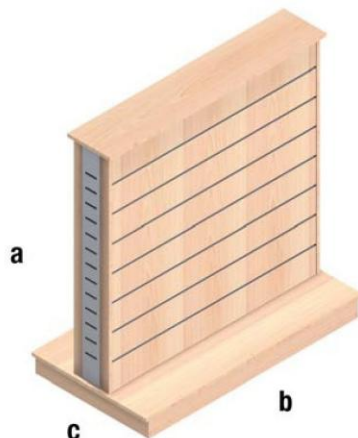

GONDOLA DOGATA A T CON TESTATA ZM
Slatted display unit with ZM on both sides

WG_55

Gondole

	a= 1200 b= 940 c= 600
	62
	1
	LA2