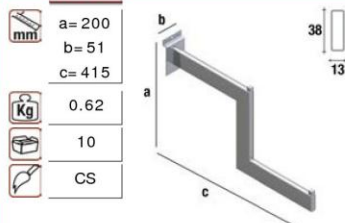

WT_42

Accessori

BROCHE A GRADINO RET SEZ 38X13 L400 PER DOGATO
Stepped arm rectangular section 38x13 L400 for slatted panel

WT_43

Accessori