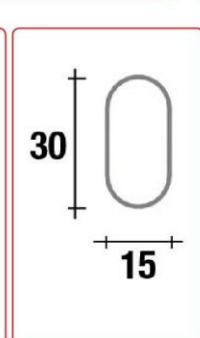

WA_30 Accessori

mm	a=0
	b=51
	c=300
Kg	0.31
	25
	CR NS

STAFFA CON ATTACCO BARRA OVALE
Bracket with attack for oval tube