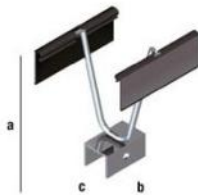

WG_80

Gondole

	a= 120 b= 40 c= 100
	0.09
	10
	CR CR

PORTA ETICHETTE PER GONDOLA COMPLETO DI PORTAPREZZO
Label holder for display unit, with price holder

WG_31

Gondole

	a= 1343 b= 925 c= 740
	34
	1
	LA2+ AVPA