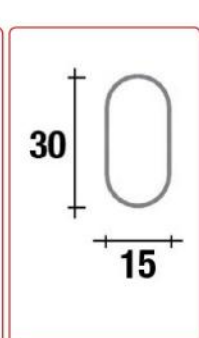

WA_31 Accessori

mm	a=280
	b=0
	c=323
Kg	0.4
	25
	CR NS

BRACCIO ALZATO CON ATTACCO BARRA OVALE
Raised bracket with attack for oval tube