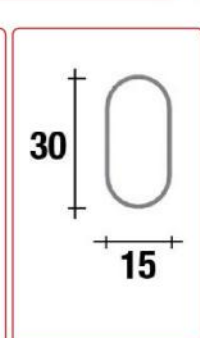

WA_30 Accessori

mm	a=0
	b=51
	c=300
Kg	0.31
	25
	CR NS

STAFFA CON ATTACCO BARRA OVALE
Bracket with attack for oval tube