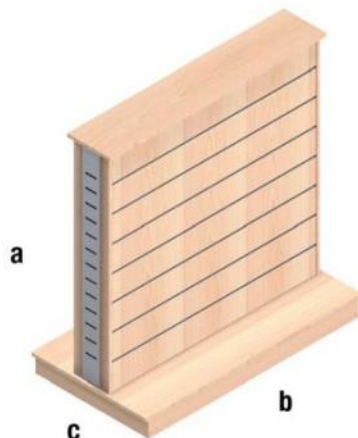

GONDOLA DOGATA A T CON TESTATA ZM
Slatted display unit with ZM on both sides

WG_55

Gondole

	a= 1200 b= 940 c= 600
	62
	1
	LA2