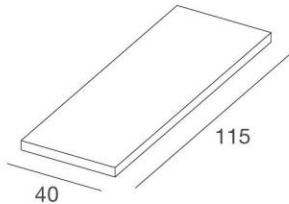

**DGMAP / S - W - B**  
mensola acrilico trasparente  
con porta prezzo  
transparent acrylic shelf  
with ticket-holder  
L25 x P10 cm

**DGRM / S - W - B**  
coppia reggimensole  
shelf brackets pair  
lungh./length: 15-30 cm

**DGRMV / S - W - B**  
coppia reggimensole spessore 4cm  
brackets pair for 4cm thickness shelf  
tondino/round tube Ø 10 mm  
lungh./length: 20 cm

**MENSOLE  
SHELVES**

**DGME / L - N**  
mensola in nobilitato  
*shelf in faced panel*  
L115 x P40 x SP1,8 cm

**DGMEM / L - N**  
mensola in nobilitato  
*shelf in faced panel*  
L55 x P40 x SP1,8 cm

**DGME2 / L**  
mensola in tamburato laccato  
*light shelf glossy laquered*  
L115 x P40 x SP4 cm

**DGMEM2 / L**  
mensola in tamburato laccato  
*light shelf glossy laquered*  
L55 x P40 x SP4 cm

**DGME / V**  
mensola in vetro temperato  
*shelf in tempered glass*  
L115 x P40 x SP0,8 cm

**DGMEM / V**  
mensola in vetro temperato  
*shelf in tempered glass*  
L40 x P40 x SP0,8 cm

**DGMES / L - N**  
mensola in nobilitato  
*shelf in faced panel*  
L35 x P20 x SP1,8 cm