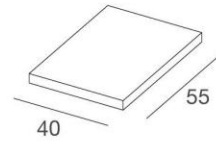

**DGMAP / S - W - B**  
mensola acrilico trasparente  
con porta prezzo  
transparent acrylic shelf  
with ticket-holder  
L25 x P10 cm

**DGRM / S - W - B**  
coppia reggimensole  
shelf brackets pair  
lungh./length: 15-30 cm

**DGRMV / S - W - B**  
coppia reggimensole spessore 4cm  
brackets pair for 4cm thickness shelf  
tondino/round tube Ø 10 mm  
lungh./length: 20 cm

**MENSOLE  
SHELVES**

**DGME / L - N**  
mensola in nobilitato  
*shelf in faced panel*  
L115 x P40 x SP1,8 cm

**DGMEM / L - N**  
mensola in nobilitato  
*shelf in faced panel*  
L55 x P40 x SP1,8 cm

**DGME2 / L**  
mensola in tamburato laccato  
*light shelf glossy laquered*  
L115 x P40 x SP4 cm

**DGMEM2 / L**  
mensola in tamburato laccato  
*light shelf glossy laquered*  
L55 x P40 x SP4 cm

**DGME / V**  
mensola in vetro temperato  
*shelf in tempered glass*  
L115 x P40 x SP0,8 cm

**DGMEM / V**  
mensola in vetro temperato  
*shelf in tempered glass*  
L40 x P40 x SP0,8 cm

**DGMES / L - N**  
mensola in nobilitato  
*shelf in faced panel*  
L35 x P20 x SP1,8 cm