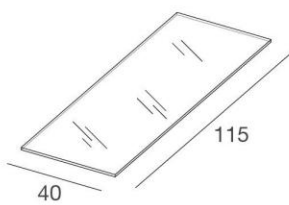

**DGMAP / S - W - B**  
mensola acrilico trasparente  
con porta prezzo  
transparent acrylic shelf  
with ticket-holder  
L25 x P10 cm

**DGRM / S - W - B**  
coppia reggimensole  
shelf brackets pair  
lungh./length: 15-30 cm

**DGRMV / S - W - B**  
coppia reggimensole spessore 4cm  
brackets pair for 4cm thickness shelf  
tondino/round tube Ø 10 mm  
lungh./length: 20 cm

**MENSOLE  
SHELVES**

**DGME / L - N**  
mensola in nobilitato  
*shelf in faced panel*  
L115 x P40 x SP1,8 cm

**DGMEM / L - N**  
mensola in nobilitato  
*shelf in faced panel*  
L55 x P40 x SP1,8 cm

**DGME2 / L**  
mensola in tamburato laccato  
*light shelf glossy laquered*  
L115 x P40 x SP4 cm

**DGMEM2 / L**  
mensola in tamburato laccato  
*light shelf glossy laquered*  
L55 x P40 x SP4 cm

**DGME / V**  
mensola in vetro temperato  
*shelf in tempered glass*  
L115 x P40 x SP0,8 cm

**DGMEM / V**  
mensola in vetro temperato  
*shelf in tempered glass*  
L40 x P40 x SP0,8 cm

**DGMES / L - N**  
mensola in nobilitato  
*shelf in faced panel*  
L35 x P20 x SP1,8 cm