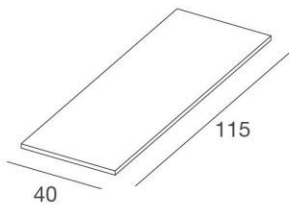

**DGMAP / S - W - B**  
mensola acrilico trasparente  
con porta prezzo  
transparent acrylic shelf  
with ticket-holder  
L25 x P10 cm

**DGRM / S - W - B**  
coppia reggimensole  
shelf brackets pair  
lungh./length: 15-30 cm

**DGRMV / S - W - B**  
coppia reggimensole spessore 4cm  
brackets pair for 4cm thickness shelf  
tondino/round tube Ø 10 mm  
lungh./length: 20 cm

**MENSOLE  
SHELVES**

**DGME / L - N**  
mensola in nobilitato  
*shelf in faced panel*  
L115 x P40 x SP1,8 cm

**DGMEM / L - N**  
mensola in nobilitato  
*shelf in faced panel*  
L55 x P40 x SP1,8 cm

**DGME2 / L**  
mensola in tamburato laccato  
*light shelf glossy laquered*  
L115 x P40 x SP4 cm

**DGMEM2 / L**  
mensola in tamburato laccato  
*light shelf glossy laquered*  
L55 x P40 x SP4 cm

**DGME / V**  
mensola in vetro temperato  
*shelf in tempered glass*  
L115 x P40 x SP0,8 cm

**DGMEM / V**  
mensola in vetro temperato  
*shelf in tempered glass*  
L40 x P40 x SP0,8 cm

**DGMES / L - N**  
mensola in nobilitato  
*shelf in faced panel*  
L35 x P20 x SP1,8 cm