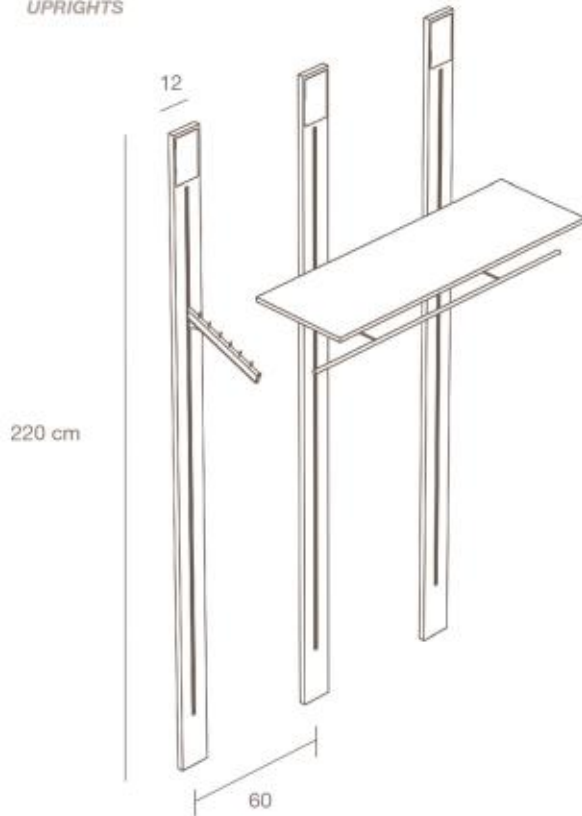

MONTANTI
UPRIGHTS