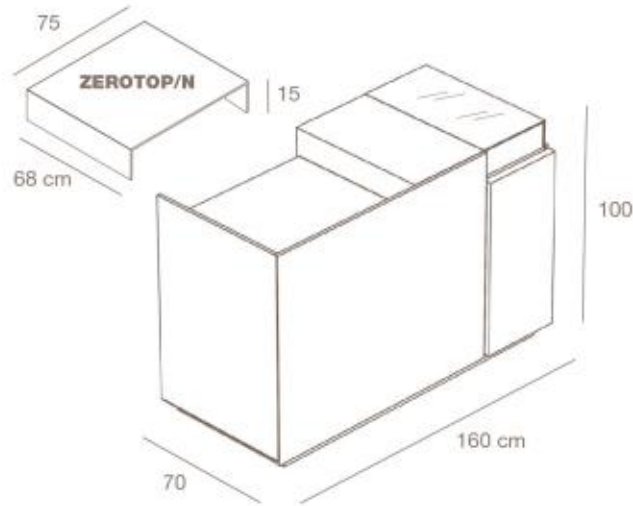

4 LINEAZERO

BANCO CASSA ZERO
CASH COUNTER ZERO

ZEROBC/LEPL

Banco cassa in nobilitato lucido
con inserto frontale rivestito in ecopelle stampa coccodrillo lucida
Cash counter in glossy faced panel
with frontal inset in synthetic croc printed glossy leather
L.160 x P.70 x H.100 cm