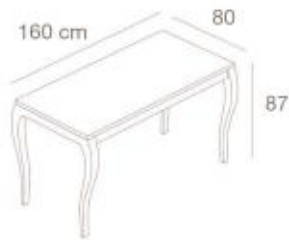

ARGENTO

ZEROT1NB/L

Tavolo grande con gambe in stile "new barocco", piano in nobilitato lucido, gambe laccate lucide
Large table with glossy lacquered legs in "new barocco" style and glossy faced top
 L.160 x P.80 x H.87 cm