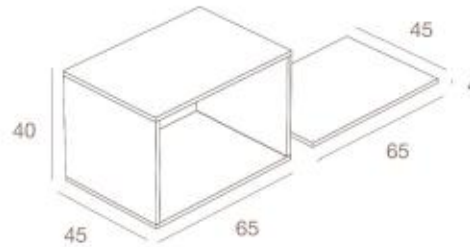

CUBI-PEDANE
CUBES-PLATFORMS