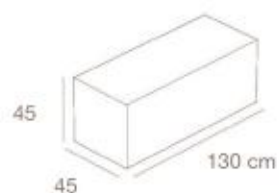

ZEROT1NB/LT

Tavolo grande con gambe in stile "new barocco", piano in nobilitato lucido, teca con vetro e cassetto gambe laccate lucide.
Large table with glossy lacquered legs in "new barocco" style and glossy faced top with glass window and drawer.
L.160 x P.80 x H.87 cm