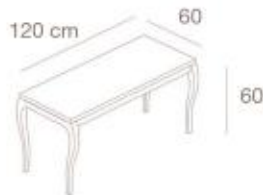

ARGENTO

ZEROT1NB/L

Tavolo grande con gambe in stile "new barocco", piano in nobilitato lucido, gambe laccate lucide
Large table with glossy lacquered legs in "new barocco" style and glossy faced top
 L.160 x P.80 x H.87 cm

ZEROT120NB/L - ZEROT80NB/L

Tavolo desk con gambe in stile "new barocco", piano in nobilitato lucido, gambe laccate lucide
Desk table with glossy lacquered legs in "new barocco" style and glossy faced top
 L.120 x P.60 x H.87 cm
 L.80 x P.60 x H.87 cm