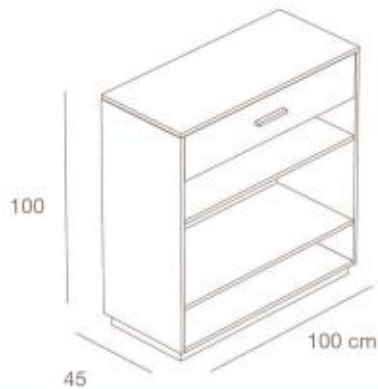

4 LINEAZERO

BANCO CASSA ZERO
CASH COUNTER ZERO

ZEROBC/LEPL

Banco cassa in nobilitato lucido
con inserto frontale rivestito in ecopelle stampa coccodrillo lucida
Cash counter in glossy faced panel
with frontal inset in synthetic croc printed glossy leather
L.160 x P.70 x H.100 cm

ZEROBC/ST

Banco cassa in nobilitato lucido
con inserto frontale laminato Vera Pietra
Cash counter in glossy faced panel
with frontal inset in Real Stone veneered panel
L.160 x P.70 x H.100 cm

ZEROTOP/N

Ponte rimovibile in nobilitato opaco
Removable bridge in opaque faced panel
L.75 x P.68 x H.15 cm

IMBALLO
PACKAGE

DISPONIBILE A MAGAZZINO
AVAILABLE IN STOREROOM

ZERORC1/L

Mobile retrocassa con un cassetto e ripiani in nobilitato lucido
Caseback with one drawer and shelves, in faced glossy panel.
L.100 x P.45 x H.100 cm

ZERORC2/L

Mobile retrocassa con due cassetti e ripiani in nobilitato lucido
Caseback with two drawers and shelves, in faced glossy panel.
L.100 x P.45 x H.100 cm

6 | LINEAZERO

DITTA DISPLAY
info@dittadisplay.ch
www.dittadisplay.ch