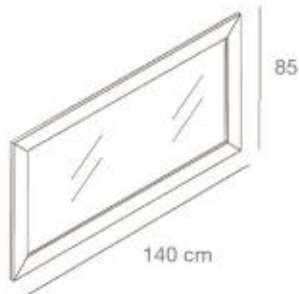

ZEROMR2/O

Specchio con cornice barocca in finitura oro antico
Baroque mirror with antique gold finishing
L.140 x H.85 cm

ZEROMR2/A

Specchio con cornice barocca in finitura argento antico
Baroque mirror with antique silver finishing
L.140 x H.85 cm