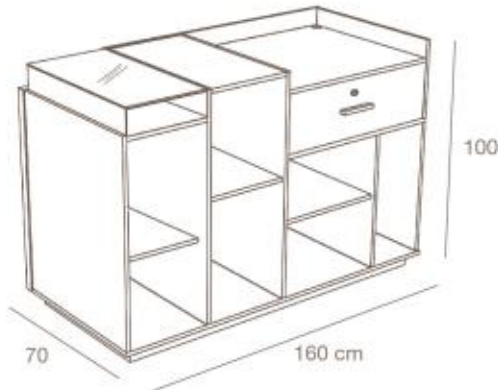

4 LINEAZERO

BANCO CASSA ZERO
CASH COUNTER ZERO

ZEROBC/LEPL

Banco cassa in nobilitato lucido
con inserto frontale rivestito in ecopelle stampa coccodrillo lucida
Cash counter in glossy faced panel
with frontal inset in synthetic croc printed glossy leather
L.160 x P.70 x H.100 cm

IMBALLO
PACKAGE

DISPONIBILE A MAGAZZINO
AVAILABLE IN STOREROOM

ZERORC1/L

Mobile retrocassa con un cassetto e ripiani in nobilitato lucido
Caseback with one drawer and shelves, in faced glossy panel.
L.100 x P.45 x H.100 cm