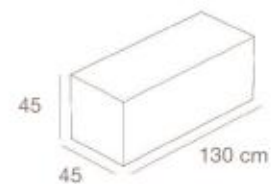

ZEROT1NC/LT

Tavolo con gambe in stile "new country", piano in nobilitato lucido, teca con vetro e cassetto gambe laccate lucide
Table with glossy lacquered legs in "new country" style and glossy faced top with glass window and drawer.
L.160 x P.80 x H.87 cm