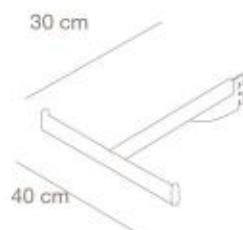

ZEROAPFZ

Appenderia frontale inclinata finitura cromo opaco
Tilted frontal crossbar matt chromium finishing
L.38 cm