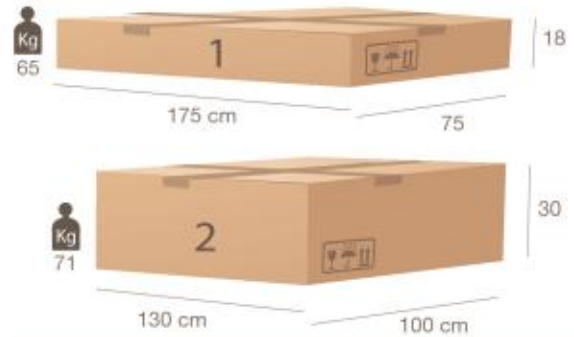

4 LINEAZERO

BANCO CASSA ZERO
CASH COUNTER ZERO

ZEROBC/LEPL

Banco cassa in nobilitato lucido
con inserto frontale rivestito in ecopelle stampa coccodrillo lucida
Cash counter in glossy faced panel
with frontal inset in synthetic croc printed glossy leather
L.160 x P.70 x H.100 cm

IMBALLO
PACKAGE

DISPONIBILE A MAGAZZINO
AVAILABLE IN STOREROOM

ZERORC1/L

Mobile retrocassa con un cassetto e ripiani in nobilitato lucido
Caseback with one drawer and shelves, in faced glossy panel.
L.100 x P.45 x H.100 cm