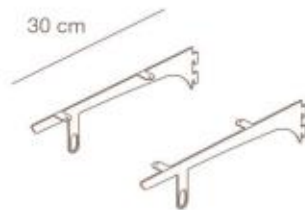

30 cm

ZEROMBAP/L

Coppia staffe reggimensola legno e barra appenderia finitura cromo opaco
Pair of wood shelves holders with hanging bar matt chromium finishing

20 cm

ZERORMM/L

Staffa singola per mensola media e piccola in legno finitura cromo opaco
Pair of shelves holder for wood matt chromium finishing