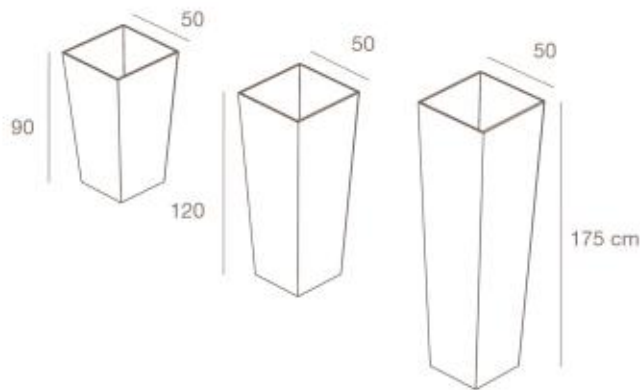

NOBILITATI
FACED PANELS

BIANCO LUCIDO
GLOSSY WHITE

NERO LUCIDO
GLOSSY BLACK

VASI - ISOLE - SPECCHI
POTS - ISLANDS - MIRRORS

ZEROV1/L

Vaso in nobilitato lucido
 Con cesta impermeabile in ferro per alloggiamento pianta
Pot in glossy faced panel
With waterproof iron basket for plant placement.
 H.175 x P.50 cm

ZEROV2/L

Vaso in nobilitato lucido
 Con cesta impermeabile in ferro per alloggiamento pianta
Pot in glossy faced panel
With waterproof iron basket for plant placement.
 H.120 x P.50 cm

ZEROV3/L

Vaso in nobilitato lucido
 Con cesta impermeabile in ferro per alloggiamento pianta
Pot in glossy faced panel
With waterproof iron basket for plant placement.
 H.90 x P.45 cm