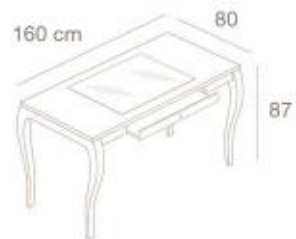

TAVOLI "NEW BAROCCO"
"NEW BAROCCO" TABLES