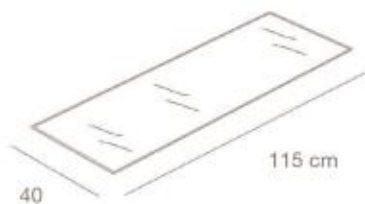

ZEROME/V

Mensola in vetro temperato sp.8mm
Tempered glass shelf th.8mm
L.115 x P.40 cm