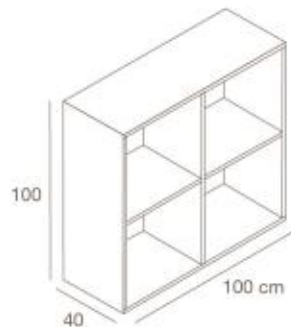

MODULO RETRO CASSA
BACK-CASH MODULE

4RC/N
nobilitato
faced panel
L100 x P40 x H100 cm

4RC/NL
nobilitato lucido
glossy faced panel
L100 x P40 x H100 cm

4TC/N
teca vetro
base in nobilitato
glass case
base in faced panel
L70 x P60 x H16 cm

4TC/L
teca vetro
base in nobilitato lucido
glass case
base in glossy faced panel
L70 x P60 x H16 cm

4TC/EP
teca vetro
base in ecopelle stampa coccodrillo
glass case
base in synthetic croc printed leather
L70 x P60 x H16 cm

4TC/EPL
teca vetro
base in ecopelle stampa coccodrillo lucido
glass case
base in synthetic croc printed glossy leather
L70 x P60 x H16 cm

4TC/ST
teca vetro
base in laminato VeraPietra
glass case
base in faced panel TrueStone
L70 x P60 x H16 cm