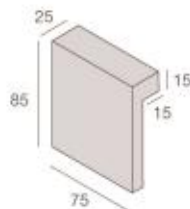

BANCHI CASSA
CASH COUNTERS

4BC1

4BC2

4BC3

4BC4

4BC1/N
cassettiera
nobilitato
chest of drawers
faced panel
L80 x P70 x H90

4BC2/N
modulo vari
nobilitato
compartments
faced panel
L80 x P70 x H90

4BC3/N
angolo
nobilitato
corner
faced panel
L110 x P110 x H90 cm

4BC4/N
angolo
nobilitato
corner
faced panel
L90 x P90 x H90 cm

4F/N
frontale
nobilitato
frontal
In faced panel
L75 x P25 x H85 cm

4F/L
frontale
nobilitato lucido
frontal
glossy faced panel
L75 x P25 x H85 cm

4F/EP
frontale
ecopelle stampa coccodrillo
frontal
synth. croc printed leather
L75 x P25 x H85 cm

4F/EPL
frontale
ecopelle stampa coccodrillo lucido
frontal
synth. croc printed glossy leather
L75 x P25 x H85 cm

4F/ST
frontale laminato VeraPietra
frontal faced panel TrueStone
L75 x P25 x H85 cm

MODULO RETRO CASSA
BACK-CASH MODULE

4RC/N
nobilitato
faced panel
L100 x P40 x H100 cm

4RC/NL
nobilitato lucido
glossy faced panel
L100 x P40 x H100 cm

4TC/N
teca vetro
base in nobilitato
glass case
base in faced panel
L70 x P60 x H16 cm

4TC/L
teca vetro
base in nobilitato lucido
glass case
base in glossy faced panel
L70 x P60 x H16 cm

4TC/EP
teca vetro
base in ecopelle stampa coccodrillo
glass case
base in synthetic croc printed leather
L70 x P60 x H16 cm

4TC/EPL
teca vetro
base in ecopelle stampa coccodrillo lucido
glass case
base in synthetic croc printed glossy leather
L70 x P60 x H16 cm

4TC/ST
teca vetro
base in laminato VeraPietra
glass case
base in faced panel TrueStone
L70 x P60 x H16 cm