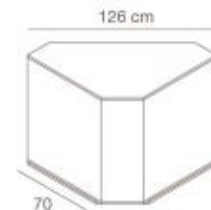

4BC1/N
cassettiera
nobilitato
chest of drawers
faced panel
L80 x P70 x H90

4BC2/N
modulo vari
nobilitato
compartments
faced panel
L80 x P70 x H90

4BC3/N
angolo
nobilitato
corner
faced panel
L110 x P110 x H90 cm

4BC4/N
angolo
nobilitato
corner
faced panel
L90 x P90 x H90 cm

4F/N
frontale
nobilitato
frontal
In faced panel
L75 x P25 x H85 cm

4F/L
frontale
nobilitato lucido
frontal
glossy faced panel
L75 x P25 x H85 cm