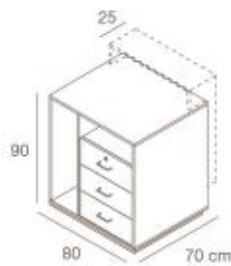

4BC1/N
cassettiera
nobilitato
chest of drawers
faced panel
L80 x P70 x H90

4BC2/N
modulo vari
nobilitato
compartments
faced panel
L80 x P70 x H90

4BC3/N
angolo
nobilitato
corner
faced panel
L110 x P110 x H90 cm