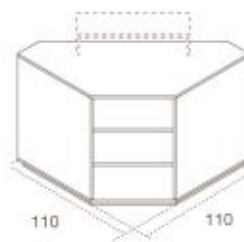

BANCHI CASSA
CASH COUNTERS

4BC1

4BC2

4BC3

4BC4

4BC1/N
cassettiera
nobilitato
chest of drawers
faced panel
L80 x P70 x H90

4BC2/N
modulo vari
nobilitato
compartments
faced panel
L80 x P70 x H90

4BC3/N
angolo
nobilitato
corner
faced panel
L110 x P110 x H90 cm

4BC4/N
angolo
nobilitato
corner
faced panel
L90 x P90 x H90 cm

4F/N
frontale
nobilitato
frontal
In faced panel
L75 x P25 x H85 cm

4F/L
frontale
nobilitato lucido
frontal
glossy faced panel
L75 x P25 x H85 cm

4F/EP
frontale
ecopelle stampa coccodrillo
frontal
synth. croc printed leather
L75 x P25 x H85 cm

4F/EPL
frontale
ecopelle stampa coccodrillo lucido
frontal
synth. croc printed glossy leather
L75 x P25 x H85 cm

4F/ST
frontale laminato VeraPietra
frontal faced panel TrueStone
L75 x P25 x H85 cm

MODULO RETRO CASSA
BACK-CASH MODULE

4RC/N
nobilitato
faced panel
L100 x P40 x H100 cm

4RC/NL
nobilitato lucido
glossy faced panel
L100 x P40 x H100 cm

4TC/N
teca vetro
base in nobilitato
glass case
base in faced panel
L70 x P60 x H16 cm

4TC/L
teca vetro
base in nobilitato lucido
glass case
base in glossy faced panel
L70 x P60 x H16 cm

4TC/EP
teca vetro
base in ecopelle stampa coccodrillo
glass case
base in synthetic croc printed leather
L70 x P60 x H16 cm

4TC/EPL
teca vetro
base in ecopelle stampa coccodrillo lucido
glass case
base in synthetic croc printed glossy leather
L70 x P60 x H16 cm

4TC/ST
teca vetro
base in laminato VeraPietra
glass case
base in faced panel TrueStone
L70 x P60 x H16 cm