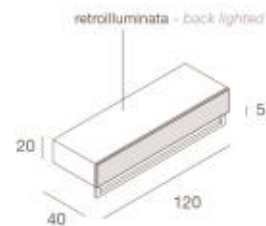

MENSOLA CON APPENDERIA
SHELF WITH CLOTHES HANGER

4MEA/NN

mensola con appenderia
struttura in nobilitato
frontale in nobilitato
*shelf with clothes hanger
structure in faced panel
frontal in faced panel*
L120 x P40 x H20 cm

4MEA/NEP

mensola con appenderia
struttura in nobilitato
frontale ecopelle
st. cocodrillo
*shelf with clothes hanger
structure in faced panel
frontal in synth. croc
printed leather*
L120 x P40 x H20 cm

4MEA/NST

mensola con appenderia
struttura in nobilitato
frontale laminato VeraPietra
*shelf with clothes hanger
structure in faced panel
frontal in faced panel TrueStone*
L120 x P40 x H20 cm

4MEA/NL

mensola con appenderia
struttura in nobilitato
frontale in nobilitato lucido
*shelf with clothes hanger
structure in faced panel
frontal in glossy faced panel*
L120 x P40 x H20 cm

4MEA/NEPL

mensola con appenderia
struttura in nobilitato
frontale ecopelle
st. cocodrillo lucido
*shelf with clothes hanger
structure in faced panel
frontal in synth. croc
printed glossy leather*
L120 x P40 x H20 cm