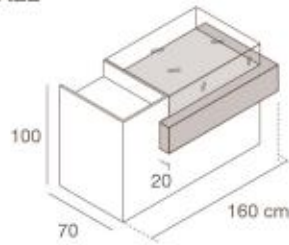

BANCHI CASSA
CASH COUNTERS

SMALL