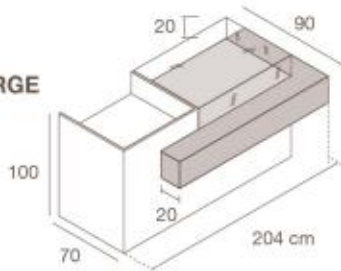

LARGE

BANCHI CASSA
CASH COUNTERS

SMALL

LARGE

4BCS/NEP

banco cassa small
struttura in nobilitato
inserto in ecopelle stampa coccodrillo
small cash counter
structure in faced panel
top coated with synth. croc printed leather
L160 x P70 x H100 cm