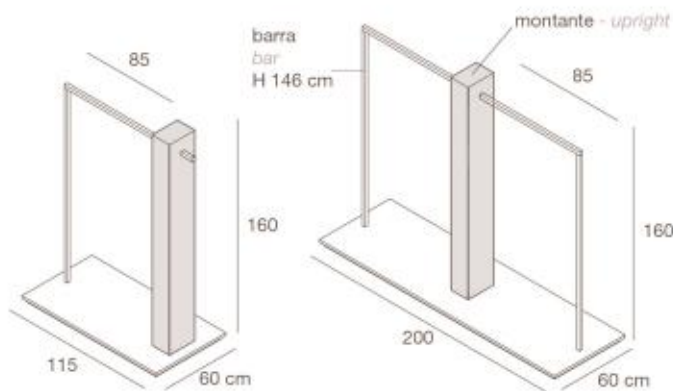

4IS/NEP - isola singola

base in nobilitato
montante in ecopelle st.coccodrillo
single island base in faced panel
upright coated with synth. croc
printed leather
L115 x P60 x H160 cm

4IS/NEPL - isola singola

base in nobilitato
mont. in ecopelle st.coccodrillo lucido
single island
base in faced panel
upright coated with synth. croc
printed glossy leather
L115 x P60 x H160 cm

4IS/NST - isola singola

base in nobilitato
mont. in laminato VeraPietra
single island
base in faced panel
upright in faced panel TrueStone
L115 x P60 x H160 cm

4ISD/NN - isola doppia

base in nobilitato
montante in nobilitato
double island
base in faced panel
upright in faced panel
L200 x P60 x H160 cm

4ISD/NL - isola doppia

base in nobilitato
montante in nobilitato lucido
double island
base in faced panel
upright in glossy faced panel
L200 x P60 x H160 cm

4ISD/NEP - isola doppia

base in nobilitato
montante in ecopelle st.coccodrillo
double island
base in faced panel
upright coated with synth. croc
printed leather
L200 x P60 x H160 cm

4ISD/NEPL - isola doppia

base in nobilitato
mont. in ecopelle st.coccodrillo lucido
double island
base in faced panel
upright coated with synth. croc
printed glossy leather
L200 x P60 x H160 cm

4ISD/NST - isola doppia

base in nobilitato
mont. in laminato VeraPietra
double island
base in faced panel
upright in faced panel TrueStone
L200 x P60 x H160 cm