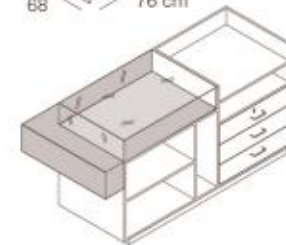

LARGE

BANCHI CASSA
CASH COUNTERS

SMALL

LARGE

4BCS/NEP

banco cassa small
struttura in nobilitato
inserto in ecopelle stampa coccodrillo
small cash counter
structure in faced panel
top coated with synth. croc printed leather
L160 x P70 x H100 cm

4BCS/NEPL

banco cassa small struttura in nobilitato
inserto in ecopelle stampa coccodrillo
lucido
small cash counter
structure in faced panel
top coated with synth. croc printed glossy
leather
L160 x P70 x H100 cm