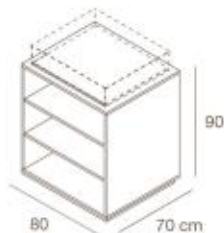

4BC1/N
cassettiera
nobilitato
chest of drawers
faced panel
L80 x P70 x H90

4BC2/N
modulo vari
nobilitato
compartments
faced panel
L80 x P70 x H90

4BC3/N
angolo
nobilitato
corner
faced panel
L110 x P110 x H90 cm