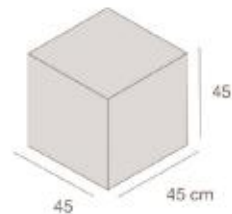

4POU/EPL
pouf
ecopelle st. coccodrillo lucido
pouf
synth. croc printed
glossy leather
L45 x P45 x H45 cm