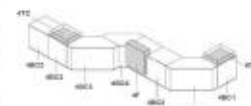

GRIGIO
GREY

ACCESSORI
ACCESORIES

ACCIAIO SPAZZOLATO
BRUSHED STEEL

VETRO TEMPERATO
CLEAR GLASS

4 LINEAQUATTRO - PRICE LIST				
CODE	DESCRIPTION	PRICE	JUST IN TIME	PAGE
CASH COUNTERS				
4BC1/N	Chest of drawers module 80x70 H.90cm in faced panel	1'109.00		3
4BC2/N	Compartment module 80x70 H.90cm in faced panel	783.00		3
4BC3/N	Corner furniture unit with 3 compartments 110x110 H.90cm in faced panel	1'344.00		3
4BC4/N	Corner furniture unit with 3 compartments 90x90 H.90cm in faced panel	1'097.00		3
4BC1/L	Chest of drawers module 80x70 H.90cm in glossy faced panel BLACK/WHITE	1'230.00		3
4BC2/L	Compartment module 80x70 H.90cm in glossy faced panel BLACK/WHITE	881.00		3
4BC3/L	Corner furniture unit with 3 compartments 110x110 H.90cm in glossy faced panel BLACK/WHITE	1'583.00		3
4BC4/L	Corner furniture unit with 3 compartments 90x90 H.90cm in glossy faced panel BLACK/WHITE	1'280.00		3
4F/L	Front 75x25 H.25cm in glossy faced panel BLACK/WHITE	369.00		3
4F/N	Front 75x25 H.25cm in faced panel	337.00		3
4F/EP	Front 75x25 H.25cm covered with synthetic croc printed leather	465.00	*	3
4F/EPL	Front 75x25 H.25cm covered with synthetic croc printed glossy leather	495.00	*	3
4FST	Front 75x25 H.25cm in real stone veneer	747.00		3
4TC/N	Glass showcase with base in faced panel 70x60 H.16cm	381.00		3
4TC/L	Glass showcase with base in glossy faced panel BLACK/WHITE 70x60 H.16cm	389.00		3
4TC/EP	Glass showcase with base covered with synthetic croc printed leather 70x60 H.16cm	419.00	*	3
4TC/EPL	Glass showcase with base covered with synthetic croc printed glossy leather 70x60 H.16cm	434.00	*	3
4TC/ST	Glass showcase with base in real stone veneer 70x60 H.16cm	541.00		3
BACK-CASH MODULE				
4RC/N	Back-cash module 100x40 H.100cm in faced panel	379.00		3
4RC/NL	Back-cash module 100x40 H.100cm in glossy faced panel BLACK/WHITE (only external)	456.00		3
CASH COUNTERS				
4BCS/NEP	Small cash counter 160x70 H.100cm - structure in faced panel - inset covered with synthetic croc printed leather - glass showcase - 3 drawers - 3 compartments - removable top in faced panel (optional + € 140,00)	3'176.00		5
4BCS/NEPL	Small cash counter 160x70 H.100cm - structure in faced panel - inset covered with synthetic croc printed glossy leather - glass showcase - 3 drawers - 3 compartments - removable top in faced panel (optional + € 140,00)	3'225.00		5
4BCS/NST	Small cash counter 160x70 H.100cm - structure in faced panel - inset in real stone veneer - glass showcase - 3 drawers - 3 compartments - removable top in faced panel (optional + € 140,00)	4'412.00		5
4BCS/LEP	Small cash counter 160x70 H.100cm - structure in glossy faced panel BLACK/WHITE - inset covered with synthetic croc printed leather - glass showcase - 3 drawers - 3 compartments - removable top in glossy faced panel BLACK/WHITE (optional + € 185,00)	3'455.00	*	5
4BCS/LEPL	Small cash counter 160x70 H.100cm - structure in glossy faced panel BLACK/WHITE - inset covered with synthetic croc printed glossy leather - glass showcase - 3 drawers - 3 compartments - removable top in glossy faced panel BLACK/WHITE (optional + € 185,00)	3'502.00	*	5
4BCS/LST	Small cash counter 160x70 H.100cm - structure in glossy faced panel BLACK/WHITE - inset in real stone finishing - glass showcase - 3 drawers - 3 compartments - removable top in glossy faced panel BLACK/WHITE (optional + € 185,00)	4'691.00		5
4BCL/NEP	Large cash counter 204x70 H.100cm - structure in faced panel - inset covered with synthetic croc printed leather - glass showcase - 3 drawers - 4 compartments - removable top in faced panel (optional + € 180,00)	3'665.00		5
4BCL/NEPL	Large cash counter 204x70 H.100cm - structure in faced panel - inset covered with synthetic croc printed glossy leather - glass showcase - 3 drawers - 4 compartments - removable top in faced panel (optional + € 180,00)	3'738.00		5
4BCL/NST	Large cash counter 204x70 H.100cm - structure in faced panel - inset in real stone veneer - glass showcase - 3 drawers - 4 compartments - removable top in faced panel (optional + € 180,00)	5'169.00		5
4BCL/LEP	Large cash counter 204x70 H.100cm - structure in glossy faced panel BLACK/WHITE - inset covered with synthetic croc printed leather - glass showcase - 3 drawers - 4 compartments - removable top in glossy faced panel BLACK/WHITE (optional + € 225,00)	4'118.00	*	5
4BCL/LEPL	Large cash counter 204x70 H.100cm - structure in glossy faced panel BLACK/WHITE - inset covered with synthetic croc printed glossy leather - glass showcase - 3 drawers - 4 compartments - removable top in glossy faced panel (optional + € 225,00)	4'191.00	*	5
4BCL/LEPL	Large cash counter 204x70 H.100cm - structure in glossy faced panel BLACK/WHITE - inset in real stone veneer - glass showcase - 3 drawers - 4 compartments - removable top in glossy faced panel (optional + € 225,00)	5'636.00		5
MODULES				
4MR/NN	Module with shelves 120x45 H.160cm, structure and front in faced panel - removable drawer with wheels	887.00		6
4MR/NL	Module with shelves 120x45 H.160cm, structure in faced panel and front in glossy faced panel BLACK/WHITE - removable drawer with wheels	907.00		6