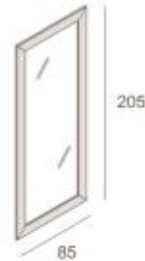

4MRR/N
specchio
cornice in nobilitato
mirror
frame in faced panel
L85 x H205 cm

4MRR/EP
specchio con cornice in eco-
pelle st. coccodrillo
mirror
synth. croc printed leather
L85 x H205 cm

4MRR/EPL
specchio
cornice in ecopelle st. cocco-
drillo lucido
mirror
synth. croc printed glossy
leather
L85 x H205 cm

4GA
gancio appenderia
alluminio
clothes hanger
aluminium
H10 cm

4POU/EP
pouf rivestito
ecopelle st. coccodrillo
pouf
synth. croc printed leather
L45 x P45 x H45 cm

4POU/EPL
pouf rivestito
ecopelle st. coccodrillo lucido
pouf
synth. croc printed glossy leather
L45 x P45 x H45 cm

LINEAQUATTRO | 11