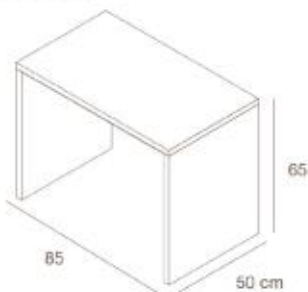

TAVOLI - POUF
TABLES - POUF

4TA1/N
tavolo
nobilitato
table
faced panel
L85 x P50 x H65 cm

4TA1/L
tavolo
nobilitato lucido
table
glossy faced panel
L85 x P50 x H65 cm