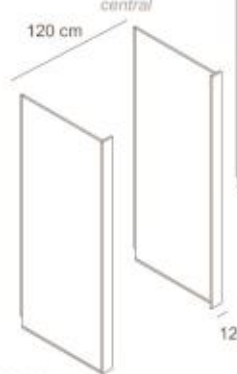

CAMERINO
CHANGING ROOM

centrale
central

4CAM1/N
coppia spallette camerino
nobilitato
changing room side walls (pair)
faced panel
L12 x P100 x H245 cm

4CAM2/N
spalletta centrale camerino
nobilitato
changing room central wall
faced panel
L12 x P100 x H245 cm