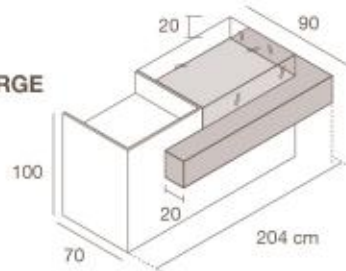

BANCO CASSA CON INSERTO IN VERA PIETRA
CASH COUNTER WITH REAL STONE INSET

4BCS/NST
banco cassa small
struttura in nobilitato
inserto in laminato Vera Pietra
small cash counter
structure in faced panel
inset in Real Stone finishing
L160 x P70 x H100 cm

4BCS/LST
banco cassa small
struttura in nobilitato lucido
inserto in laminato Vera Pietra
small cash counter
structure in glossy faced panel
inset in Real Stone finishing
L160 x P70 x H100 cm

4BCL/NST
banco cassa large
struttura in nobilitato
inserto in laminato Vera Pietra
large cash counter
structure in faced panel
inset in Real Stone finishing
L 204 x P70 x H100 cm

4BCL/LST
banco cassa large
struttura in nobilitato lucido
inserto in laminato Vera Pietra
large cash counter
structure in glossy faced panel
inset in Real Stone finishing
L 204 x P70 x H100 cm

SMALL

LARGE