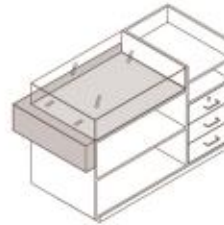

4BCS/LST
 banco cassa small
 struttura in nobilitato lucido
 inserto in laminato Vera Pietra
 small cash counter
 structure in glossy faced panel
 inset in Real Stone finishing
 L160 x P70 x H100 cm

4BCL/NST
 banco cassa large
 struttura in nobilitato
 inserto in laminato Vera Pietra
 large cash counter
 structure in faced panel
 inset in Real Stone finishing
 L 204 x P70 x H100 cm

4BCL/LST
 banco cassa large
 struttura in nobilitato lucido
 inserto in laminato Vera Pietra
 large cash counter
 structure in glossy faced panel
 inset in Real Stone finishing
 L 204 x P70 x H100 cm

SMALL

LARGE

BANCHI CASSA
CASH COUNTERS

SMALL

LARGE

4BCS/NEP

banco cassa small
struttura in nobilitato
inserto in ecopelle stampa coccodrillo
small cash counter
structure in faced panel
top coated with synth. croc printed leather
L160 x P70 x H100 cm