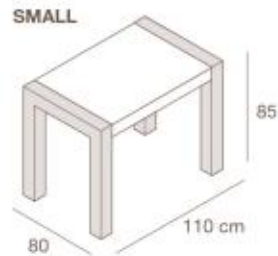

TAVOLI
TABLES

4TAS/NEP
tavolo small
piano in nobilitato
gambe ecopelle st. coccodrillo
small table
surface in faced panel
legs coated with synth. croc printed leather
L110 x P80 x H85 cm

4TAS/NEPL
tavolo small
piano in nobilitato
gambe ecopelle st. coccodrillo lucido
small table
surface in faced panel
legs coated with synth. croc printed glossy leather
L110 x P80 x H85 cm

4TAS/LEP
tavolo small
piano in nobilitato lucido
gambe ecopelle st.coccodrillo
small table
surface in glossy faced panel
legs coated with synth. croc printed leather
L110 x P80 x H85 cm

4TAS/LEPL
tavolo small
piano in nobilitato lucido
gambe ecopelle st. coccodrillo lucido
small table
surface in glossy faced panel
legs coated with synth. croc printed glossy leather
L110 x P80 x H85 cm