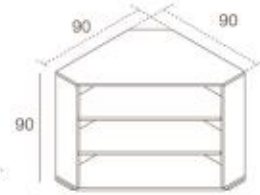

4BC4

4BC1/N
cassettiera
nobilitato
chest of drawers
faced panel
L80 x P70 x H90