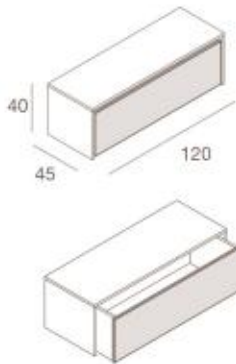

CASSETTIERE - PEDANE
CHEST OF DRAWERS - PLATFORMS

4CA/N
cassettiera
struttura in nobilitato
frontale in nobilitato
*chest of drawers
structure in faced panel
frontal in faced panel*
L120 x P45 x H40 cm

4CA/L
cassettiera
struttura in nobilitato
frontale in nobilitato o lucido
*chest of drawers
structure in faced panel
frontal in glossy faced panel*
L120 x P45 x H40 cm

4CA/EP
cassettiera
struttura in nobilitato
frontale in ecopelle st. coccodrillo
*chest of drawers
structure in faced panel
frontal coated with synth.
croc printed leather*
L120 x P45 x H40 cm

4CA/EPL
cassettiera
struttura in nobilitato
frontale in ecopelle st. coccodrillo lucido
*chest of drawers
structure in faced panel
frontal coated with synth.
croc printed glossy leather*
L120 x P45 x H40 cm

4CA/ST
cassettiera
struttura in nobilitato
frontale in laminato VeraPietra
*chest of drawers
structure in faced panel
frontal in faced panel TrueStone*
L120 x P45 x H40 cm