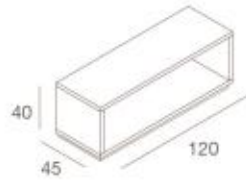

4A/N
anello
nobilitato
*ring
faced panel*
L120 x P45 x H40 cm

4A/L
anello
nobilitato lucido
*ring
glossy faced panel*
L120 x P45 x H40 cm