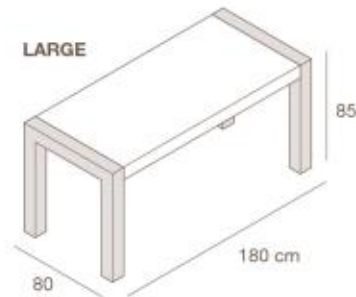

TAVOLI
TABLES

4TAS/NEP
tavolo small
piano in nobilitato
gambe ecopelle st. coccodrillo
small table
surface in faced panel
legs coated with synth. croc printed leather
L110 x P80 x H85 cm

4TAS/NEPL
tavolo small
piano in nobilitato
gambe ecopelle st. coccodrillo lucido
small table
surface in faced panel
legs coated with synth. croc printed glossy leather
L110 x P80 x H85 cm

4TAS/LEP
tavolo small
piano in nobilitato lucido
gambe ecopelle st.coccodrillo
small table
surface in glossy faced panel
legs coated with synth. croc printed leather
L110 x P80 x H85 cm

4TAS/LEPL
tavolo small
piano in nobilitato lucido
gambe ecopelle st. coccodrillo lucido
small table
surface in glossy faced panel
legs coated with synth. croc printed glossy leather
L110 x P80 x H85 cm

4TAL/NEP
tavolo large
piano in nobilitato
gambe ecopelle st. coccodrillo
large table
surface in faced panel
legs coated with synth. croc printed leather
L180 x P80 x H85 cm

4TAL/NEPL
tavolo large
piano in nobilitato
gambe ecopelle st. coccodrillo lucido
large table
surface in faced panel
legs coated with synth. croc printed glossy leather
L180 x P80 x H85 cm

4TAL/LEP
tavolo large
piano in nobilitato lucido
gambe ecopelle st.coccodrillo
large table
surface in glossy faced panel
legs coated with synth. croc printed leather
L180 x P80 x H85 cm

4TAL/LEPL
tavolo large
piano in nobilitato lucido
gambe ecopelle st. coccodrillo lucido
large table
surface in glossy faced panel
legs coated with synth. croc printed glossy leather
L180 x P80 x H85 cm