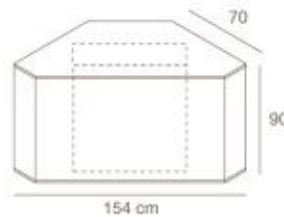

4BC1/N
cassettiera
nobilitato
chest of drawers
faced panel
L80 x P70 x H90

4BC2/N
modulo vari
nobilitato
compartments
faced panel
L80 x P70 x H90

4BC3/N
angolo
nobilitato
corner
faced panel
L110 x P110 x H90 cm