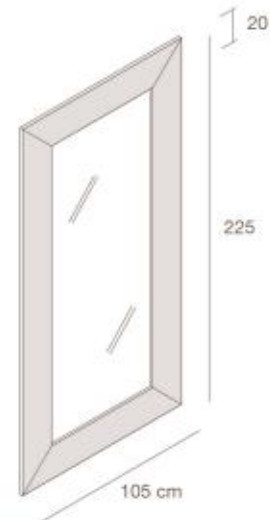

SPECCHI
MIRRORS

4MIR/N
specchio
cornice in nobilitato
*mirror
frame in faced panel*
L105 x H225 cm

4MIR/L
specchio
cornice in nobilitato lucido
*mirror
frame in glossy faced panel*
L105 x H225 cm

4MIR/EP
specchio
cornice in ecopelle stampa coccodrillo
*mirror
frame in synth, croc printed leather*
L105 x H225 cm

4MIR/EPL
specchio
cornice in ecopelle stampa coccodrillo lucido
*mirror
frame in synth, croc printed glossy leather*
L105 x H225 cm