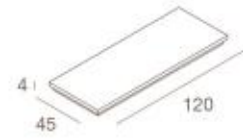

CASSETTIERE - PEDANE
CHEST OF DRAWERS - PLATFORMS

4CA/N
cassettiera
struttura in nobilitato
frontale in nobilitato
*chest of drawers
structure in faced panel
frontal in faced panel*
L120 x P45 x H40 cm

4CA/L
cassettiera
struttura in nobilitato
frontale in nobilitato o lucido
*chest of drawers
structure in faced panel
frontal in glossy faced panel*
L120 x P45 x H40 cm

4CA/EP
cassettiera
struttura in nobilitato
frontale in ecopelle st. coccodrillo
*chest of drawers
structure in faced panel
frontal coated with synth.
croc printed leather*
L120 x P45 x H40 cm

4CA/EPL
cassettiera
struttura in nobilitato
frontale in ecopelle st. coccodrillo lucido
*chest of drawers
structure in faced panel
frontal coated with synth.
croc printed glossy leather*
L120 x P45 x H40 cm

4CA/ST
cassettiera
struttura in nobilitato
frontale in laminato VeraPietra
*chest of drawers
structure in faced panel
frontal in faced panel TrueStone*
L120 x P45 x H40 cm

4A/N
anello
nobilitato
*ring
faced panel*
L120 x P45 x H40 cm

4A/L
anello
nobilitato lucido
*ring
glossy faced panel*
L120 x P45 x H40 cm

4PED/N
pedana
nobilitato
rialzata con zoccolo
*platform
faced panel
raised whit baseboard*
L120 x P45 x H40 cm

4PED/L
pedana
nobilitato lucido
rialzata con zoccolo
*platform
glossy faced panel
raised whit baseboard*
L120 x P45 x H40 cm

SPECCHI
MIRRORS

4MIR/N
specchio
cornice in nobilitato
*mirror
frame in faced panel*
L105 x H225 cm

4MIR/L
specchio
cornice in nobilitato lucido
*mirror
frame in glossy faced panel*
L105 x H225 cm

4MIR/EP
specchio
cornice in ecopelle stampa coccodrillo
*mirror
frame in synth, croc printed leather*
L105 x H225 cm

4MIR/EPL
specchio
cornice in ecopelle stampa coccodrillo lucido
*mirror
frame in synth, croc printed glossy leather*
L105 x H225 cm