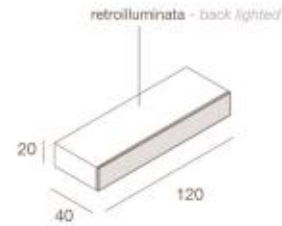

MENSOLA
SHELF

4ME/NN

mensola
struttura in nobilitato
frontale in nobilitato
shelf
structure in faced panel
frontal in faced panel
L120 x P40 x H20 cm

4ME/NEP

mensola
struttura in nobilitato
frontale ecopelle
st. coccodrillo
shelf
structure in faced panel
frontal in synth, croc
printed leather
L120 x P40x H20 cm

4ME/NST

mensola
struttura in nobilitato
frontale in laminato VeraPietra
shelf
structure in faced panel
frontal in faced panel TrueStone
L120 x P40x H20 cm

4ME/NL

mensola
struttura in nobilitato
frontale in nobilitato lucido
shelf
structure in faced panel
frontal in glossy faced panel
L120 x P40 x H20 cm

4ME/NEPL

mensola
struttura in nobilitato
frontale ecopelle
st. coccodrillo lucido
shelf
structure in faced panel
frontal in synth,
croc printed glossy leather
L120 x P40 x H20 cm