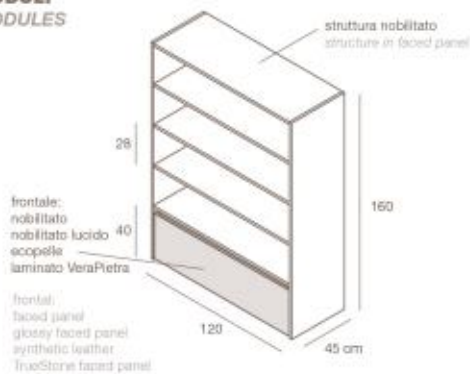

4BCL/LEPL

banco cassa large
struttura in nobilitato lucido
inserto in ecopelle stampa coccodrillo
lucido
large cash counter
structure in glossy faced panel top coated
with synth. croc printed glossy leather
L204 x P70 x H100 cm

LINEAQUATTRO | 5

MODULI
MODULES

4MR/NN
modulo con ripiani struttura in nobilitato, frontale cassetto in nobilitato
module with shelves structure in faced panel, drawer frontal in faced panel
L120 x P45 x H160 cm