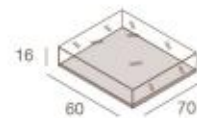

BANCHI CASSA
CASH COUNTERS

4BC1

4BC2

4BC3

4BC4

4BC1/N
cassettiera
nobilitato
chest of drawers
faced panel
L80 x P70 x H90

4BC2/N
modulo vari
nobilitato
compartments
faced panel
L80 x P70 x H90

4BC3/N
angolo
nobilitato
corner
faced panel
L110 x P110 x H90 cm

4BC4/N
angolo
nobilitato
corner
faced panel
L90 x P90 x H90 cm

4F/N
frontale
nobilitato
frontal
In faced panel
L75 x P25 x H85 cm

4F/L
frontale
nobilitato lucido
frontal
glossy faced panel
L75 x P25 x H85 cm

4F/EP
frontale
ecopelle stampa coccodrillo
frontal
synth. croc printed leather
L75 x P25 x H85 cm

4F/EPL
frontale
ecopelle stampa coccodrillo lucido
frontal
synth. croc printed glossy leather
L75 x P25 x H85 cm

4F/ST
frontale laminato VeraPietra
frontal faced panel TrueStone
L75 x P25 x H85 cm

MODULO RETRO CASSA
BACK-CASH MODULE

4RC/N
nobilitato
faced panel
L100 x P40 x H100 cm

4RC/NL
nobilitato lucido
glossy faced panel
L100 x P40 x H100 cm

4TC/N
teca vetro
base in nobilitato
glass case
base in faced panel
L70 x P60 x H16 cm

4TC/L
teca vetro
base in nobilitato lucido
glass case
base in glossy faced panel
L70 x P60 x H16 cm

4TC/EP
teca vetro
base in ecopelle stampa coccodrillo
glass case
base in synthetic croc printed leather
L70 x P60 x H16 cm

4TC/EPL
teca vetro
base in ecopelle stampa coccodrillo lucido
glass case
base in synthetic croc printed glossy leather
L70 x P60 x H16 cm

4TC/ST
teca vetro
base in laminato VeraPietra
glass case
base in faced panel TrueStone
L70 x P60 x H16 cm