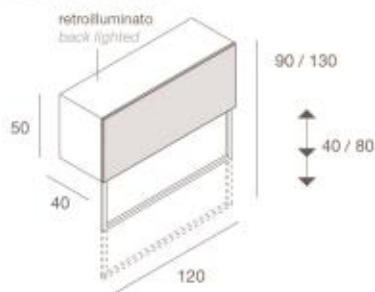

BOX CON APPENDERIA
BOX WITH CLOTHES HANGER

4BAP/NN

box con appenderia
struttura in nobilitato
frontale in nobilitato
*box with clothes hanger
structure in faced panel
frontal in faced panel*
L120 x P40 x H50 cm

4BAP/NEP

box con appenderia
struttura in nobilitato
frontale ecopelle
st. cocodrillo
*box with clothes hanger
structure in faced panel
frontal in synth. croc
printed leather*
L120 x P40 x H50 cm

4BAP/NST

box con appenderia
struttura in nobilitato
frontale laminato VeraPietra
*box with clothes hanger
structure in faced panel
frontal in faced panel TrueStone*
L120 x P40 x H50 cm

4BAP/NL

box con appenderia
struttura in nobilitato
frontale in nobilitato lucido
*box with clothes hanger
structure in faced panel
frontal in glossy faced panel*
L120 x P40 x H50 cm

4BAP/NEPL

box con appenderia
struttura in nobilitato
frontale ecopelle
st. cocodrillo lucido
*box with clothes hanger
structure in faced panel
frontal in synth. croc
printed glossy leather*
L120 x P40 x H50 cm