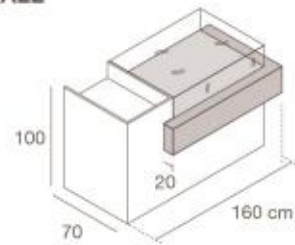

BANCO CASSA CON INSERTO IN VERA PIETRA
CASH COUNTER WITH REAL STONE INSET

4BCS/NST
banco cassa small
struttura in nobilitato
inserto in laminato Vera Pietra
small cash counter
structure in faced panel
inset in Real Stone finishing
L160 x P70 x H100 cm

4BCS/LST
banco cassa small
struttura in nobilitato lucido
inserto in laminato Vera Pietra
small cash counter
structure in glossy faced panel
inset in Real Stone finishing
L160 x P70 x H100 cm

4BCL/NST
banco cassa large
struttura in nobilitato
inserto in laminato Vera Pietra
large cash counter
structure in faced panel
inset in Real Stone finishing
L 204 x P70 x H100 cm

4BCL/LST
banco cassa large
struttura in nobilitato lucido
inserto in laminato Vera Pietra
large cash counter
structure in glossy faced panel
inset in Real Stone finishing
L 204 x P70 x H100 cm

SMALL

LARGE